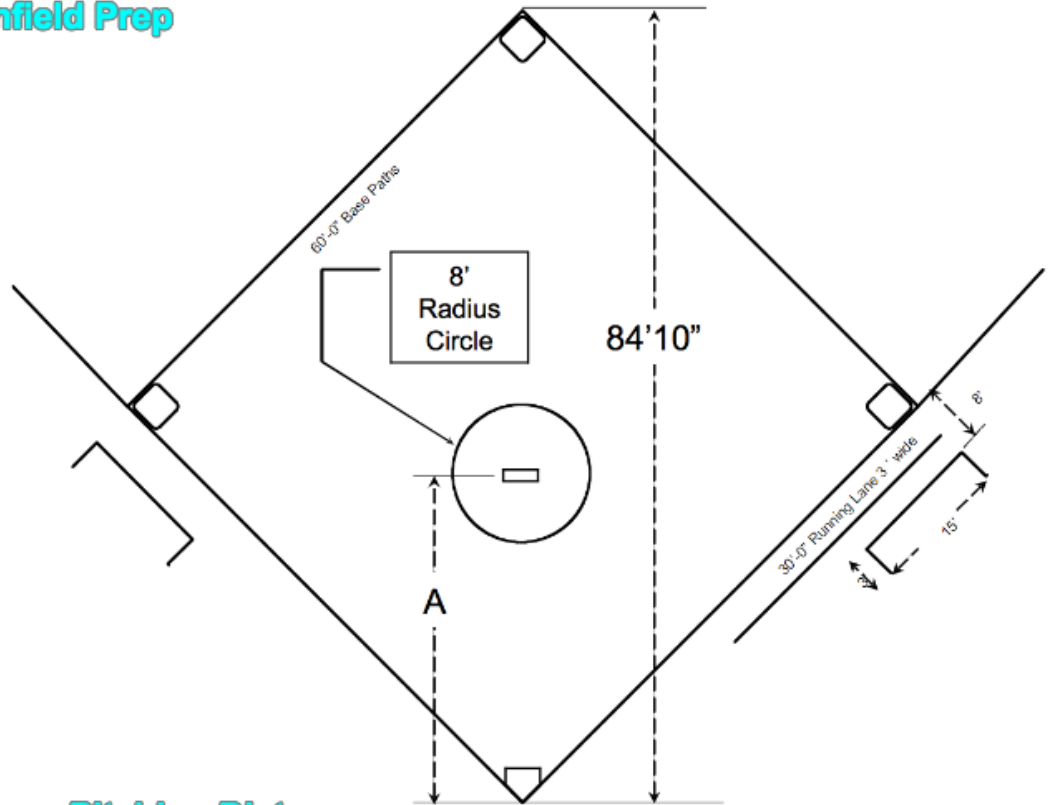

## Seaside of Oxnard Infield Prep

## Pitching Distances

Division	A
6u	<b>30'</b>
8u	30'
10u	35'
12u	40'
14u	43'

# Batter's Box Setup